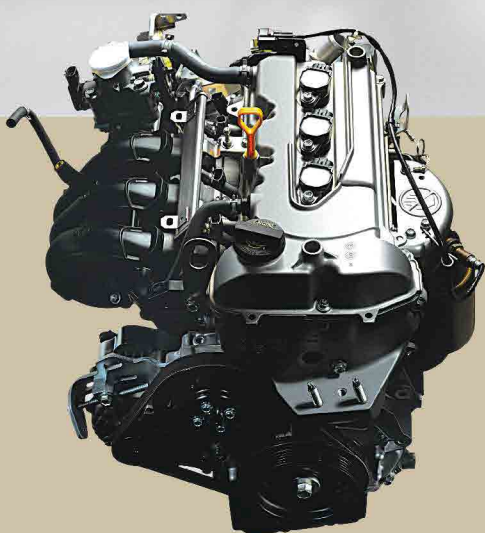

Presenting the new
CELERIO

Impressive Wide Rear with Elegant Back Door Garnish

Stylish Front Grille Design

STIMULATING PERFORMANCE

Feel the first burst of energy right as you turn on the ignition. With the K-Next Engine with Drive-by-Wire technology, feel the power while experiencing amazing fuel efficiency.

Exciting Dual Tone Interiors

CONTEMPORARY DESIGN

The new Celerio is a true reflection of you. Progressive, stylish and contemporary. Its dynamic exterior that features stylish Front Grille Design, elegant back door garnish and a wide rear, makes for a stunning first impression. A peek into its dual tone interiors with new seat fabric design is sure to invite you to feel the richness of its refreshing new cabin. Truly, the current enhancement takes the overall look a notch above.